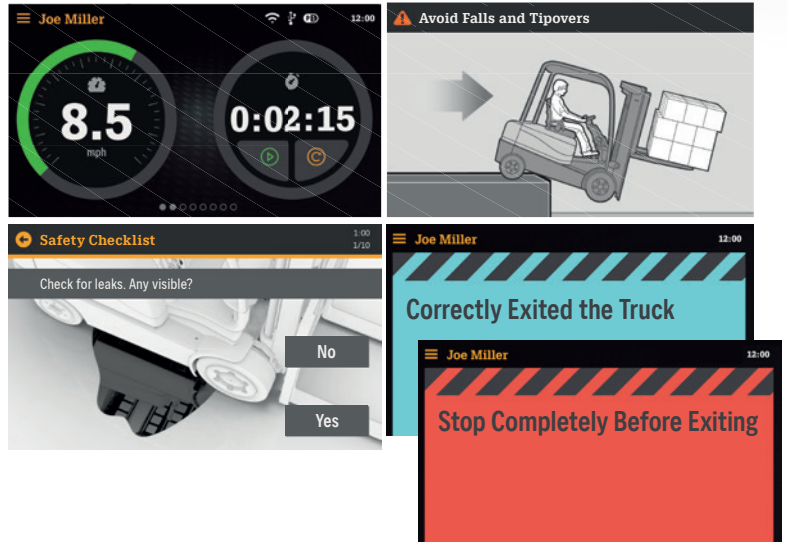

## 7" TOUCH

Durable Construction with Intuitive Touchscreen Design

- 7" Touch Colour LCD Display
- Intuitive menu navigation
- Customisable widgets\*
- Operator checklist with images\*
- Safety reminders\*
- Dynamic Coaching™ capable\*
- Platform that enables future growth
- Navigation buttons for glove usage
- Numeric keypad on screen for login or emergency operation
- Integrated proximity reader

\*Features may vary by truck type