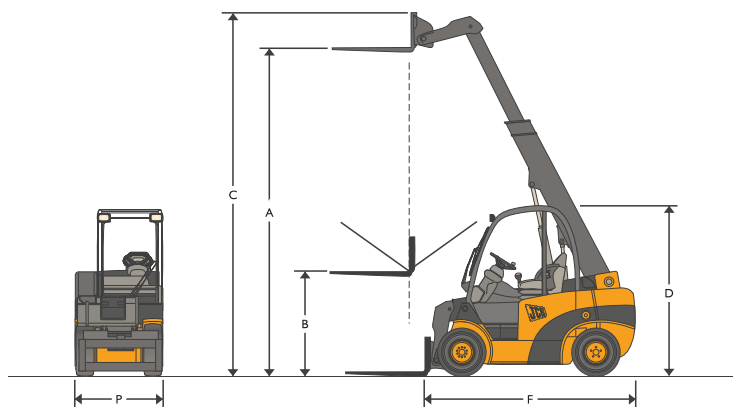

# JCB Teletruk Variable Reach Forklifts

Lift capacities of 6,000 and 7,000 lbs @ 24" load centre

Model	Ref	TLT30DHL	TLT35D	TLT35D 4x4
Lift capacity @ 24 in load centre		6 000 lbs	7 000 lbs	7 000 lbs
Lift capacity @ maximum forward reach		1 089 lbs	3 250 lbs	3 250 lbs
Maximum reach with boom horizontal		130 in	95.6 in	96.4 in
Lift height	A	16 ft 10 in	14 ft	14 ft
Free lift (standard)	B	48 in	47.6 in	53 in
Height boom extended	C	18 ft 8 in	16 ft 3 in	16 ft 5 in
Height of overhead guard (std/low)	D	88.5/83	88.5/83 in	90.5/86.6 in
Length to fork face	F	133 in	118 in	126 in
Maximum width	P	50 in	50 in	55 in
Underclearance		6.0 in	6.0 in	7.0 in
Turning radius		114 in	114 in	138 in
Aisle width 90° stacking		184 in	184 in	207 in
Engine type		Diesel	Diesel	Diesel
Engine model		Kohler	Kohler	Kohler
Gross engine output		62 hp	62 hp	62 hp
Rated rpm		2 600	2 600	2 600
Weight unladen		11 860 lbs	11 243 lbs	12 125 lbs

Because of our constant dedication to product improvement, all specifications are subject to change without notice.  
 — All JCB Teletruk meets or exceeds all ANSI B56.1 safety standards. —

Lift capacity @ other side of truck/trailer