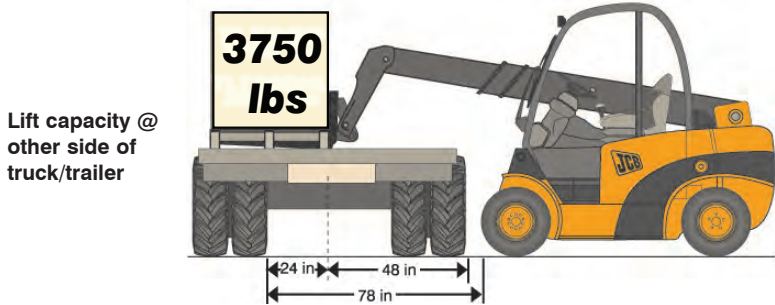

# JCB Teletruk Variable Reach Forklifts

Lift capacities of 6,000 and 7,000 lbs @ 24" load centre

Model	Ref	TLT30DHL	TLT35D	TLT35D 4x4
Lift capacity @ 24 in load centre		6 000 lbs	7 000 lbs	7 000 lbs
Lift capacity @ maximum forward reach		1 089 lbs	3 250 lbs	3 250 lbs
Maximum reach with boom horizontal		130 in	95.6 in	96.4 in
Lift height	A	16 ft 10 in	14 ft	14 ft
Free lift (standard)	B	48 in	47.6 in	53 in
Height boom extended	C	18 ft 8 in	16 ft 3 in	16 ft 5 in
Height of overhead guard (std/low)	D	88.5/83	88.5/83 in	90.5/86.6 in
Length to fork face	F	133 in	118 in	126 in
Maximum width	P	50 in	50 in	55 in
Underclearance		6.0 in	6.0 in	7.0 in
Turning radius		114 in	114 in	138 in
Aisle width 90° stacking		184 in	184 in	207 in
Engine type		Diesel	Diesel	Diesel
Engine model		Kohler	Kohler	Kohler
Gross engine output		62 hp	62 hp	62 hp
Rated rpm		2 600	2 600	2 600
Weight unladen		11 860 lbs	11 243 lbs	12 125 lbs

Because of our constant dedication to product improvement, all specifications are subject to change without notice.  
 — All JCB Teletruk meets or exceeds all ANSI B56.1 safety standards. —

Lift capacity @ other side of truck/trailer