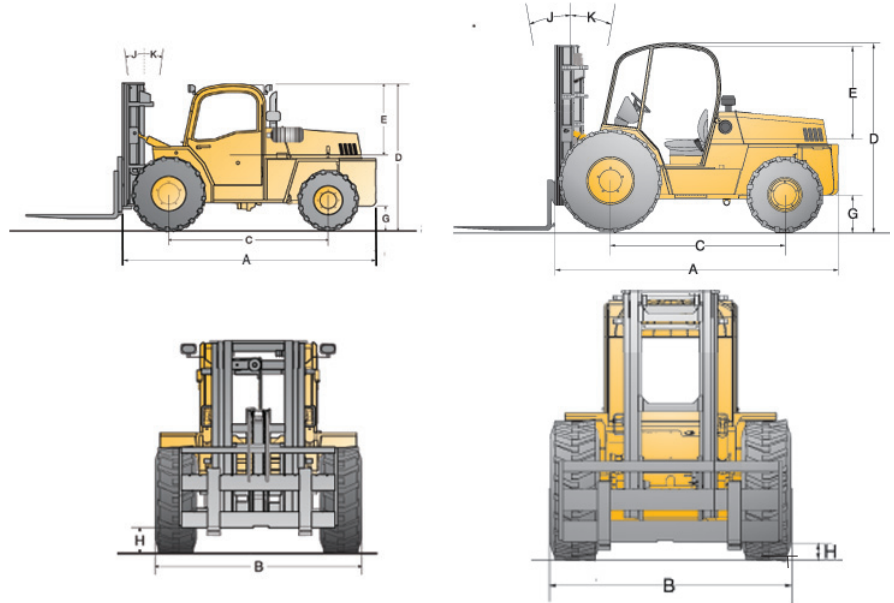

Poultry coop handlers

Lift capacities @ 48" load centre

Optional equipment & attachments

Powershift automatic transmission

20/20 or 20/40 rotator carriages for pullet or broiler handling

Wide variety of forks

Model	Ref	SLP-60	S60
Lift capacities @ 48 inch load centre		3 800 lbs/1,724 kg	3 800 lbs/1,724 kg
Overall length (without forks)	A	147"/3 733 mm	149"/3 785 mm
Overall width	B	78"/1 981 mm	89"/2 261 mm
Wheelbase	C	93"/2 362 mm	89"/2 261 mm
Height to top of overhead guard (poultry)	D	75"/1 905 mm	85"/2 159 mm
Distance from seat to overhead guard (poultry)	E	40"/1016 mm	40"/1016 mm
Outside turning radius		2WD: 178"/4 521 mm 4WD: 196"/4 978 mm	178"/4 521 mm
Aisle width 90° stacking		2WD: 260"/6 604 mm 4WD: 278"/7 061 mm	266"/6 756 mm
Frame underclearance	G	11"/279 mm	15"/381 mm
Mast underclearance	H	12"/305 mm	12"/305 mm
Mast sideshift		6"/152 mm	6"/152 mm
Mast tilt - forward	J	20°	45°
Mast tilt - rearward	K	10°	12°
Gradeability		25%	25%
Tire size type & size (standard)	Drive (pneumatic)	15 - 19.5 - 12 ply	15.5 x 25 - 12 ply
	Steer (pneumatic)	12 - 16.5 - 10 ply	14 x 17.5 - 14 ply
Engine manufacturer & model		Ecomax T4i turbocharged interim Tier 4 diesel	
Cylinders		4	
Engine output (gross power)		74 hp @ 2 200 rpm	
Peak torque		243 ft-lbs @ 1 100 rpm	
Transmission type (optional)		4-speed fully automatic powershift	