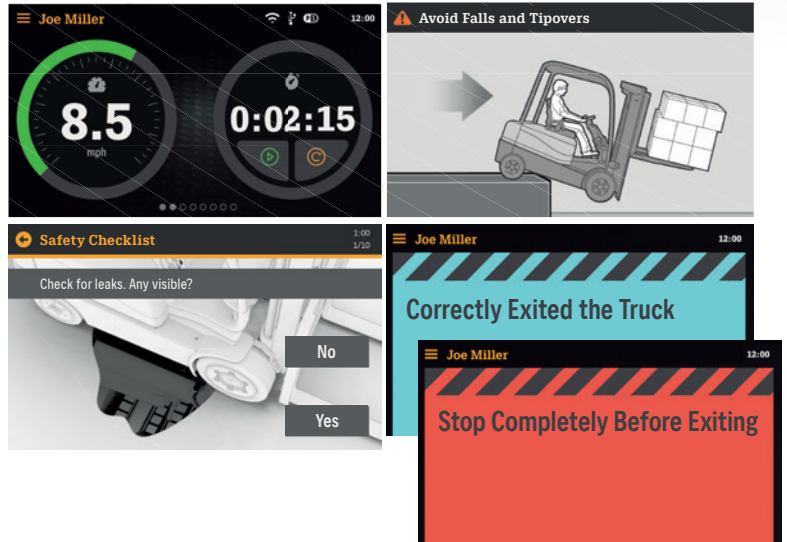

## 7" TOUCH

### Durable Construction with Intuitive Touchscreen Design

- 7" Touch Colour LCD Display
- Intuitive menu navigation
- Customisable widgets\*
- Operator checklist with images\*
- Safety reminders\*
- Dynamic Coaching™ capable\*
- Platform that enables future growth
- Navigation buttons for glove usage
- Numeric keypad on screen for login or emergency operation
- Integrated proximity reader

\*Features may vary by truck type